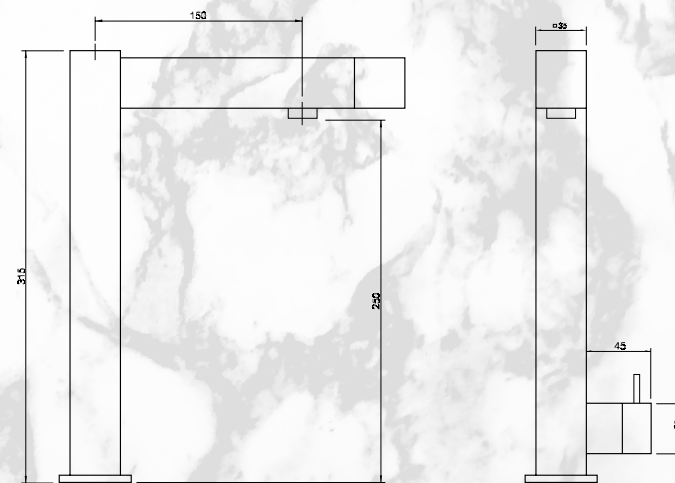

SMP
SOFT MATT PATINA

BZV

BRAZIER VALENCIA

High BASIC collection

BZ1007HIGHCB

VERTICAL HANDLE ON THE SIDE

BZV
BRAZIER VALENCIA

WH
WHITE