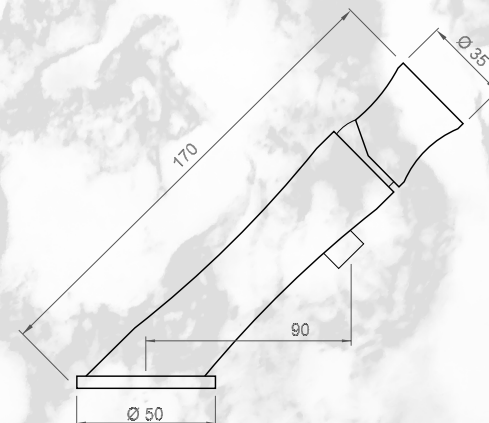

WH
WHITE

BE
BEIGE

BK
BLACK

GR
GRAPHITE

TI
TITANIUM

CB
BRIGHT CHROME

PG
PINK GOLD

OR
REAL GOLD

SMP
SOFT MATT PATINA

BZV

BRAZIER VALENCIA