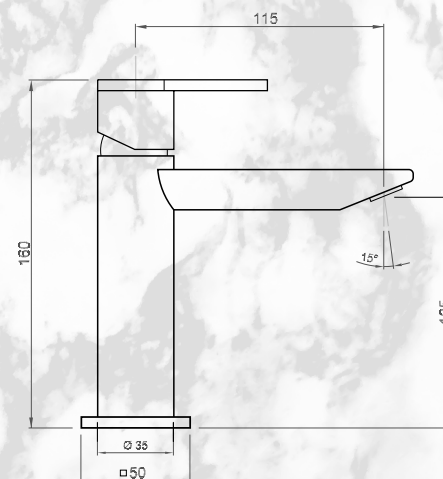

With unique finishes, our taps add a distinctive touch of luxury to your **Interior Design project!**

BZV
BRAZIER VALENCIA

BASIC

collection

BZ1006BK-M

WH
WHITE

BE
BEIGE

BK
BLACK