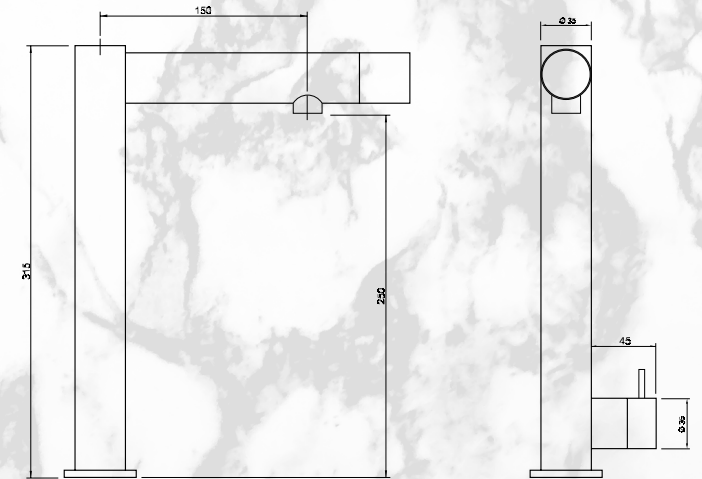

High BASIC collection

BZ1008HIGHCB

VERTICAL HANDLE ON THE SIDE

WH
WHITE

BE
BEIGE

BK
BLACK

GR
GRAPHITE

TI
TITANIUM