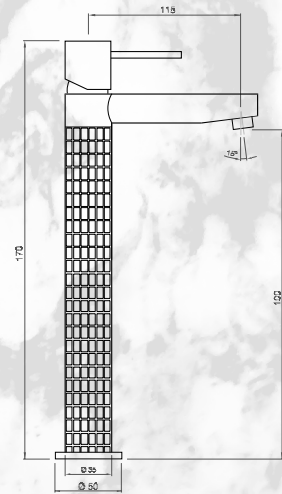

PG
PINK GOLD

OR
REAL GOLD

SMP
SOFT MATT PATINA

High LOFT collection

BZ1002HIGHSM-P

WH
WHITE

BE
BEIGE

BK
BLACK