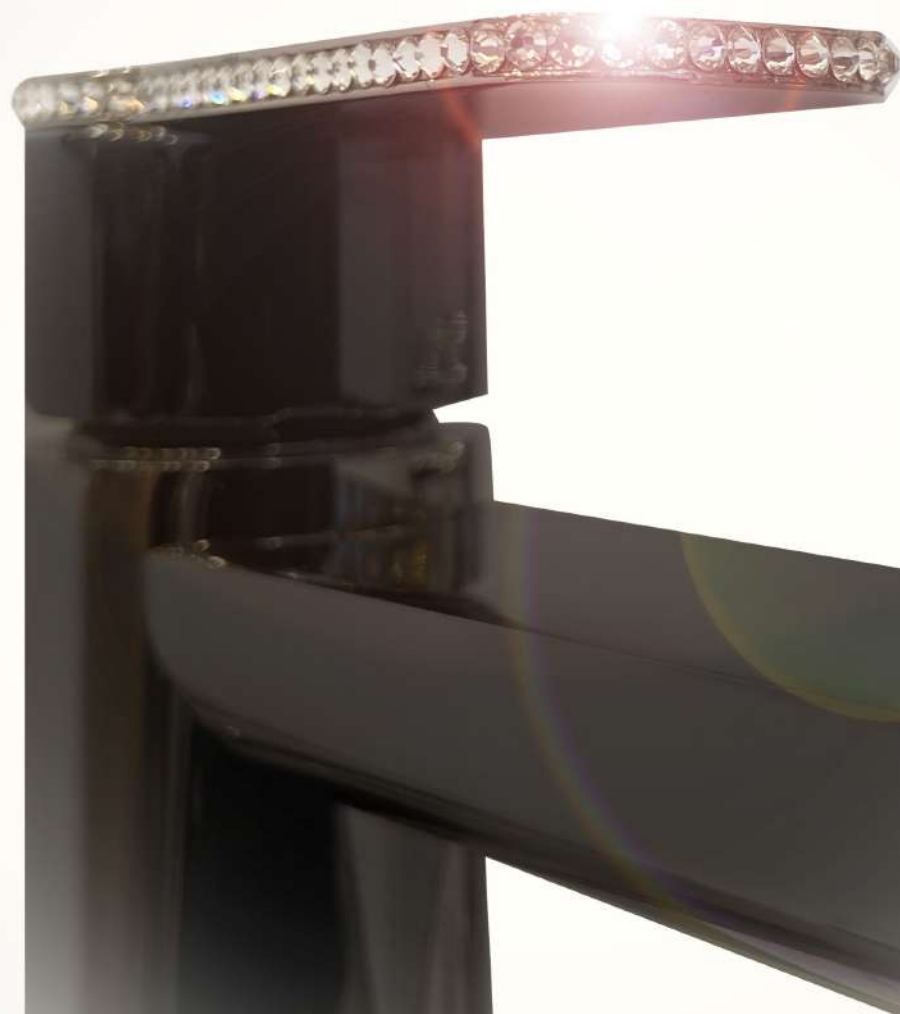

BZV
BRAZIER VALENCIA

**CRYSTAL
DE
LUXE**
collection

MADE WITH SWAROVSKI® ELEMENTS