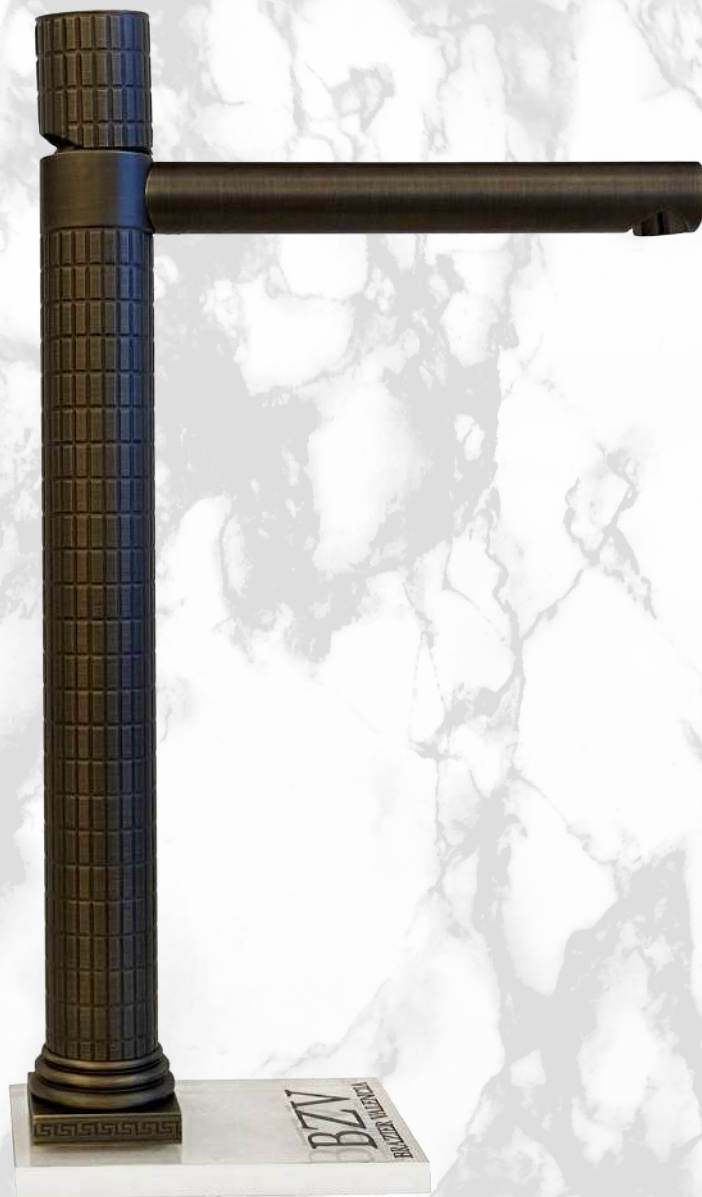

CB
BRIGHT CHROME

PG
PINK GOLD

OR
REAL GOLD

SMP
SOFT MATT PATINA

BZV

BRAZIER VALENCIA

High LOFT collection

BZ1002HIGHSMP