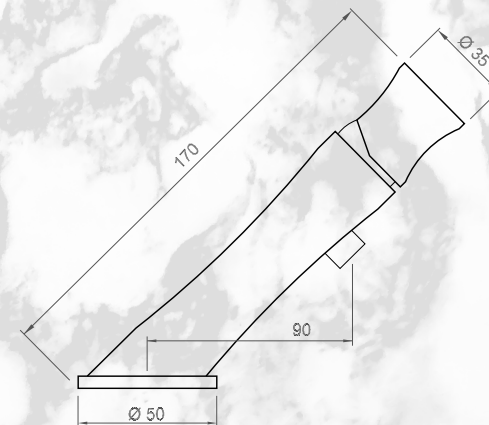

BZV
BRAZIER VALENCIA

WH
WHITE

BE
BEIGE

BK
BLACK

GR
GRAPHITE

TI
TITANIUM

CB
BRIGHT CHROME

PG
PINK GOLD

OR
REAL GOLD

SMP
SOFT MATT PATINA