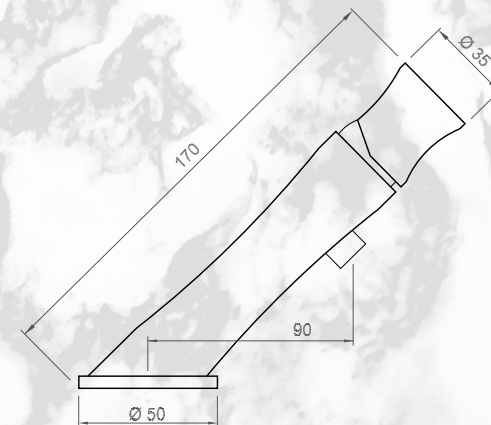

WH
WHITE

BE
BEIGE

BK
BLACK

GR
GRAPHITE

TI
TITANIUM

CB
BRIGHT CHROME

PG
PINK GOLD

OR
REAL GOLD

SMP
SOFT MATT PATINA

BZV

BRAZIER VALENCIA