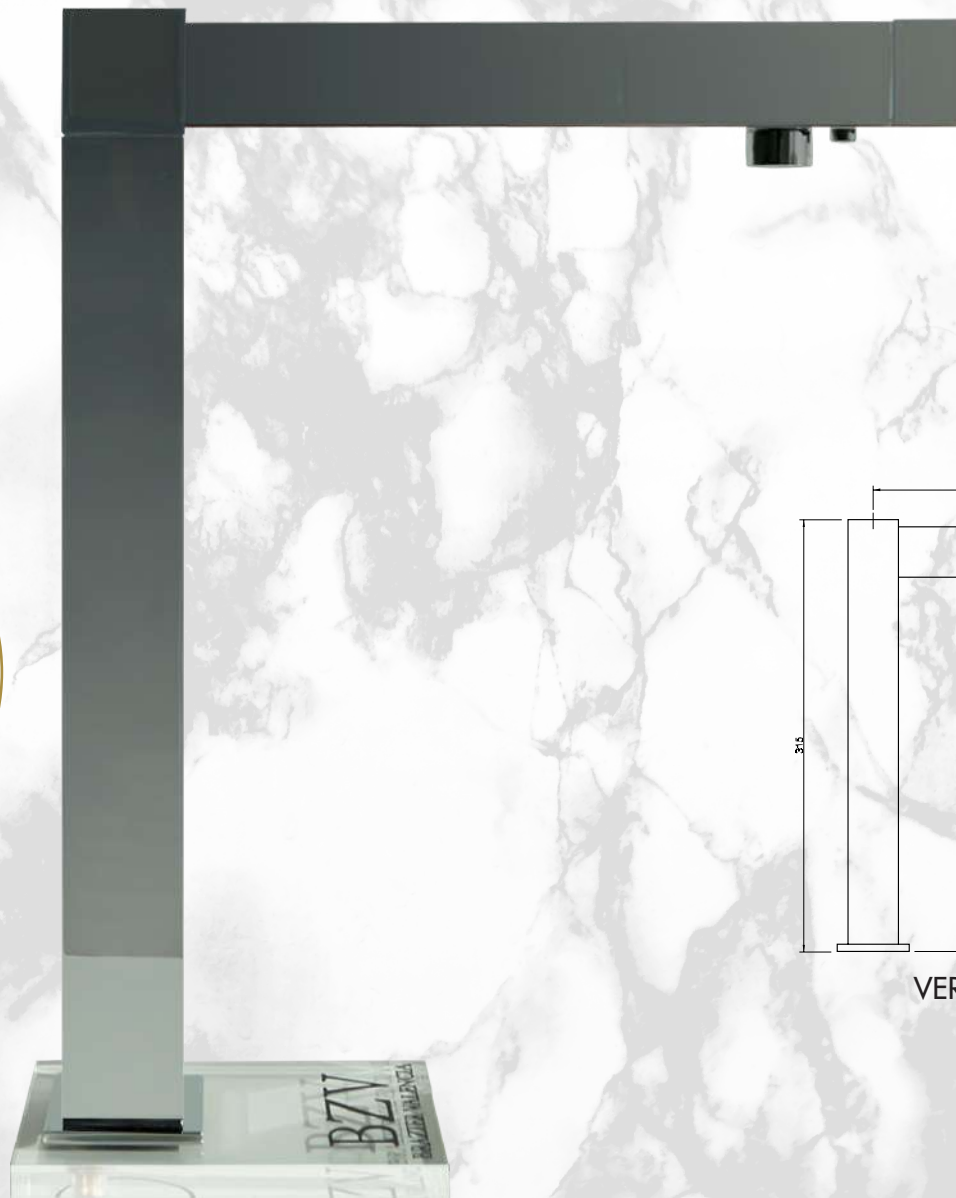

SMP
SOFT MATT PATINA

BZV

BRAZIER VALENCIA

High BASIC collection

BZ1007HIGHCB

VERTICAL HANDLE ON THE SIDE

BZV
BRAZIER VALENCIA

WH
WHITE