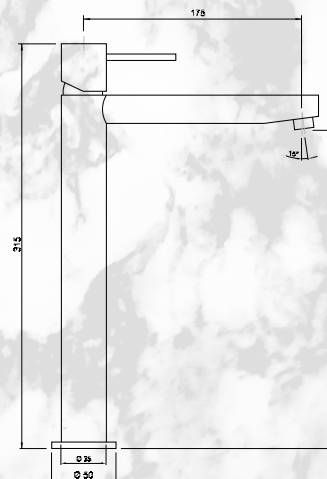

GR
GRAPHITE

TI
TITANIUM

CB
BRIGHT CHROME

PG
PINK GOLD

OR
REAL GOLD

SMP
SOFT MATT PATINA

High BASIC collection

BZ1001BASICHIGHGR-M