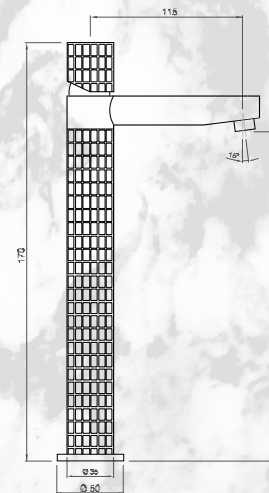

BZV

BRAZIER VALENCIA

WH
WHITE

BE
BEIGE

BK
BLACK

GR
GRAPHITE

TI
TITANIUM

CB
BRIGHT CHROME

PG
PINK GOLD

OR
REAL GOLD

SMP
SOFT MATT PATINA