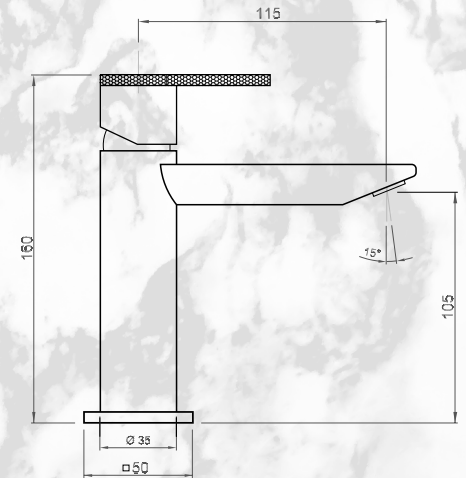

CRYSTAL DE LUXE

collection

BZV
BRAZIER VALENCIA