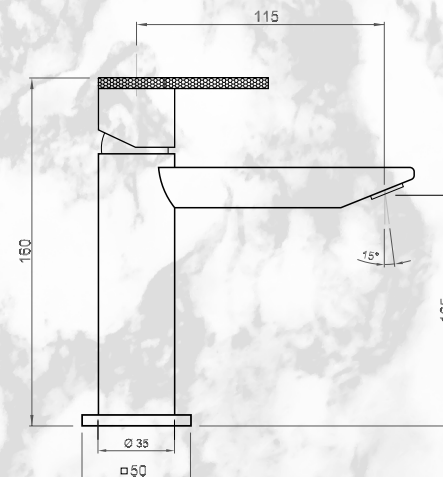

WH
WHITE

BE
BEIGE

BK
BLACK

GR
GRAPHITE

TI
TITANIUM

CB
BRIGHT CHROME

PG
PINK GOLD

OR
REAL GOLD

SMP
SOFT MATT PATINA

BZV

BRAZIER VALENCIA